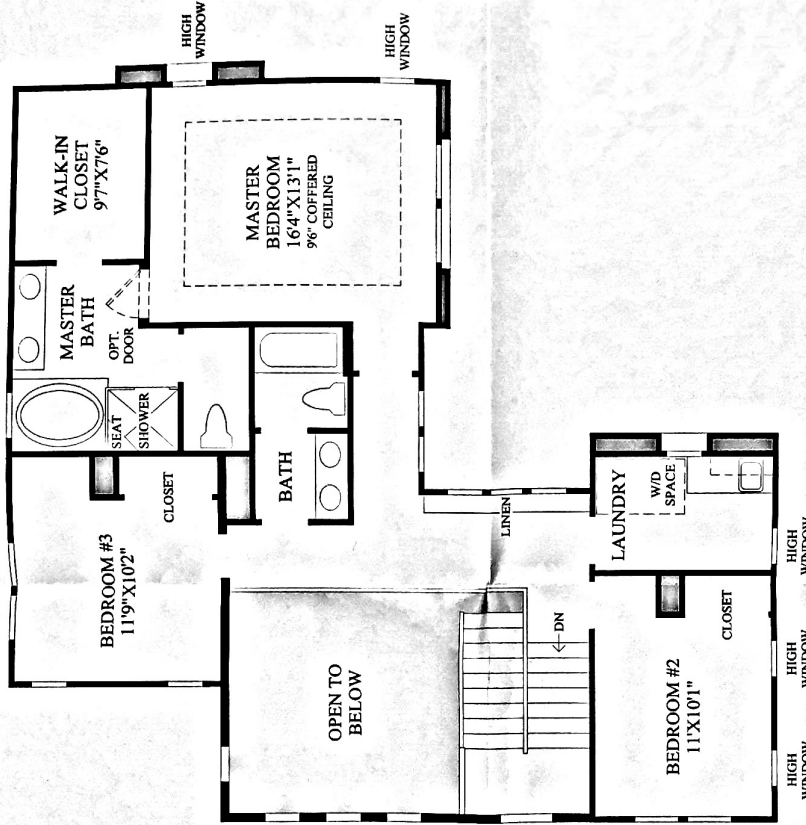

## First Floor

SANTA BARBARA EXTERIOR DESIGN SHOWN

## Second Floor

SHOWN WITH OPTIONAL LOFT

### THE ZORA HIGHLIGHTS

- A desirable side entry creates a sense of privacy upon entering this well-designed home.
- The gracious foyer showcases a wonderful staircase before you arrive into the remarkable two-story great room, which is open to the radiant dining room.
- This magnificent kitchen includes a stylish center island with a built-in breakfast bar, and a generous amount of counter space.
- The marvelous master bedroom features bright windows, a large walk-in closet, and a luxurious master bath that boasts a dual-sink vanity, a glass-enclosed shower, and a separate tub.