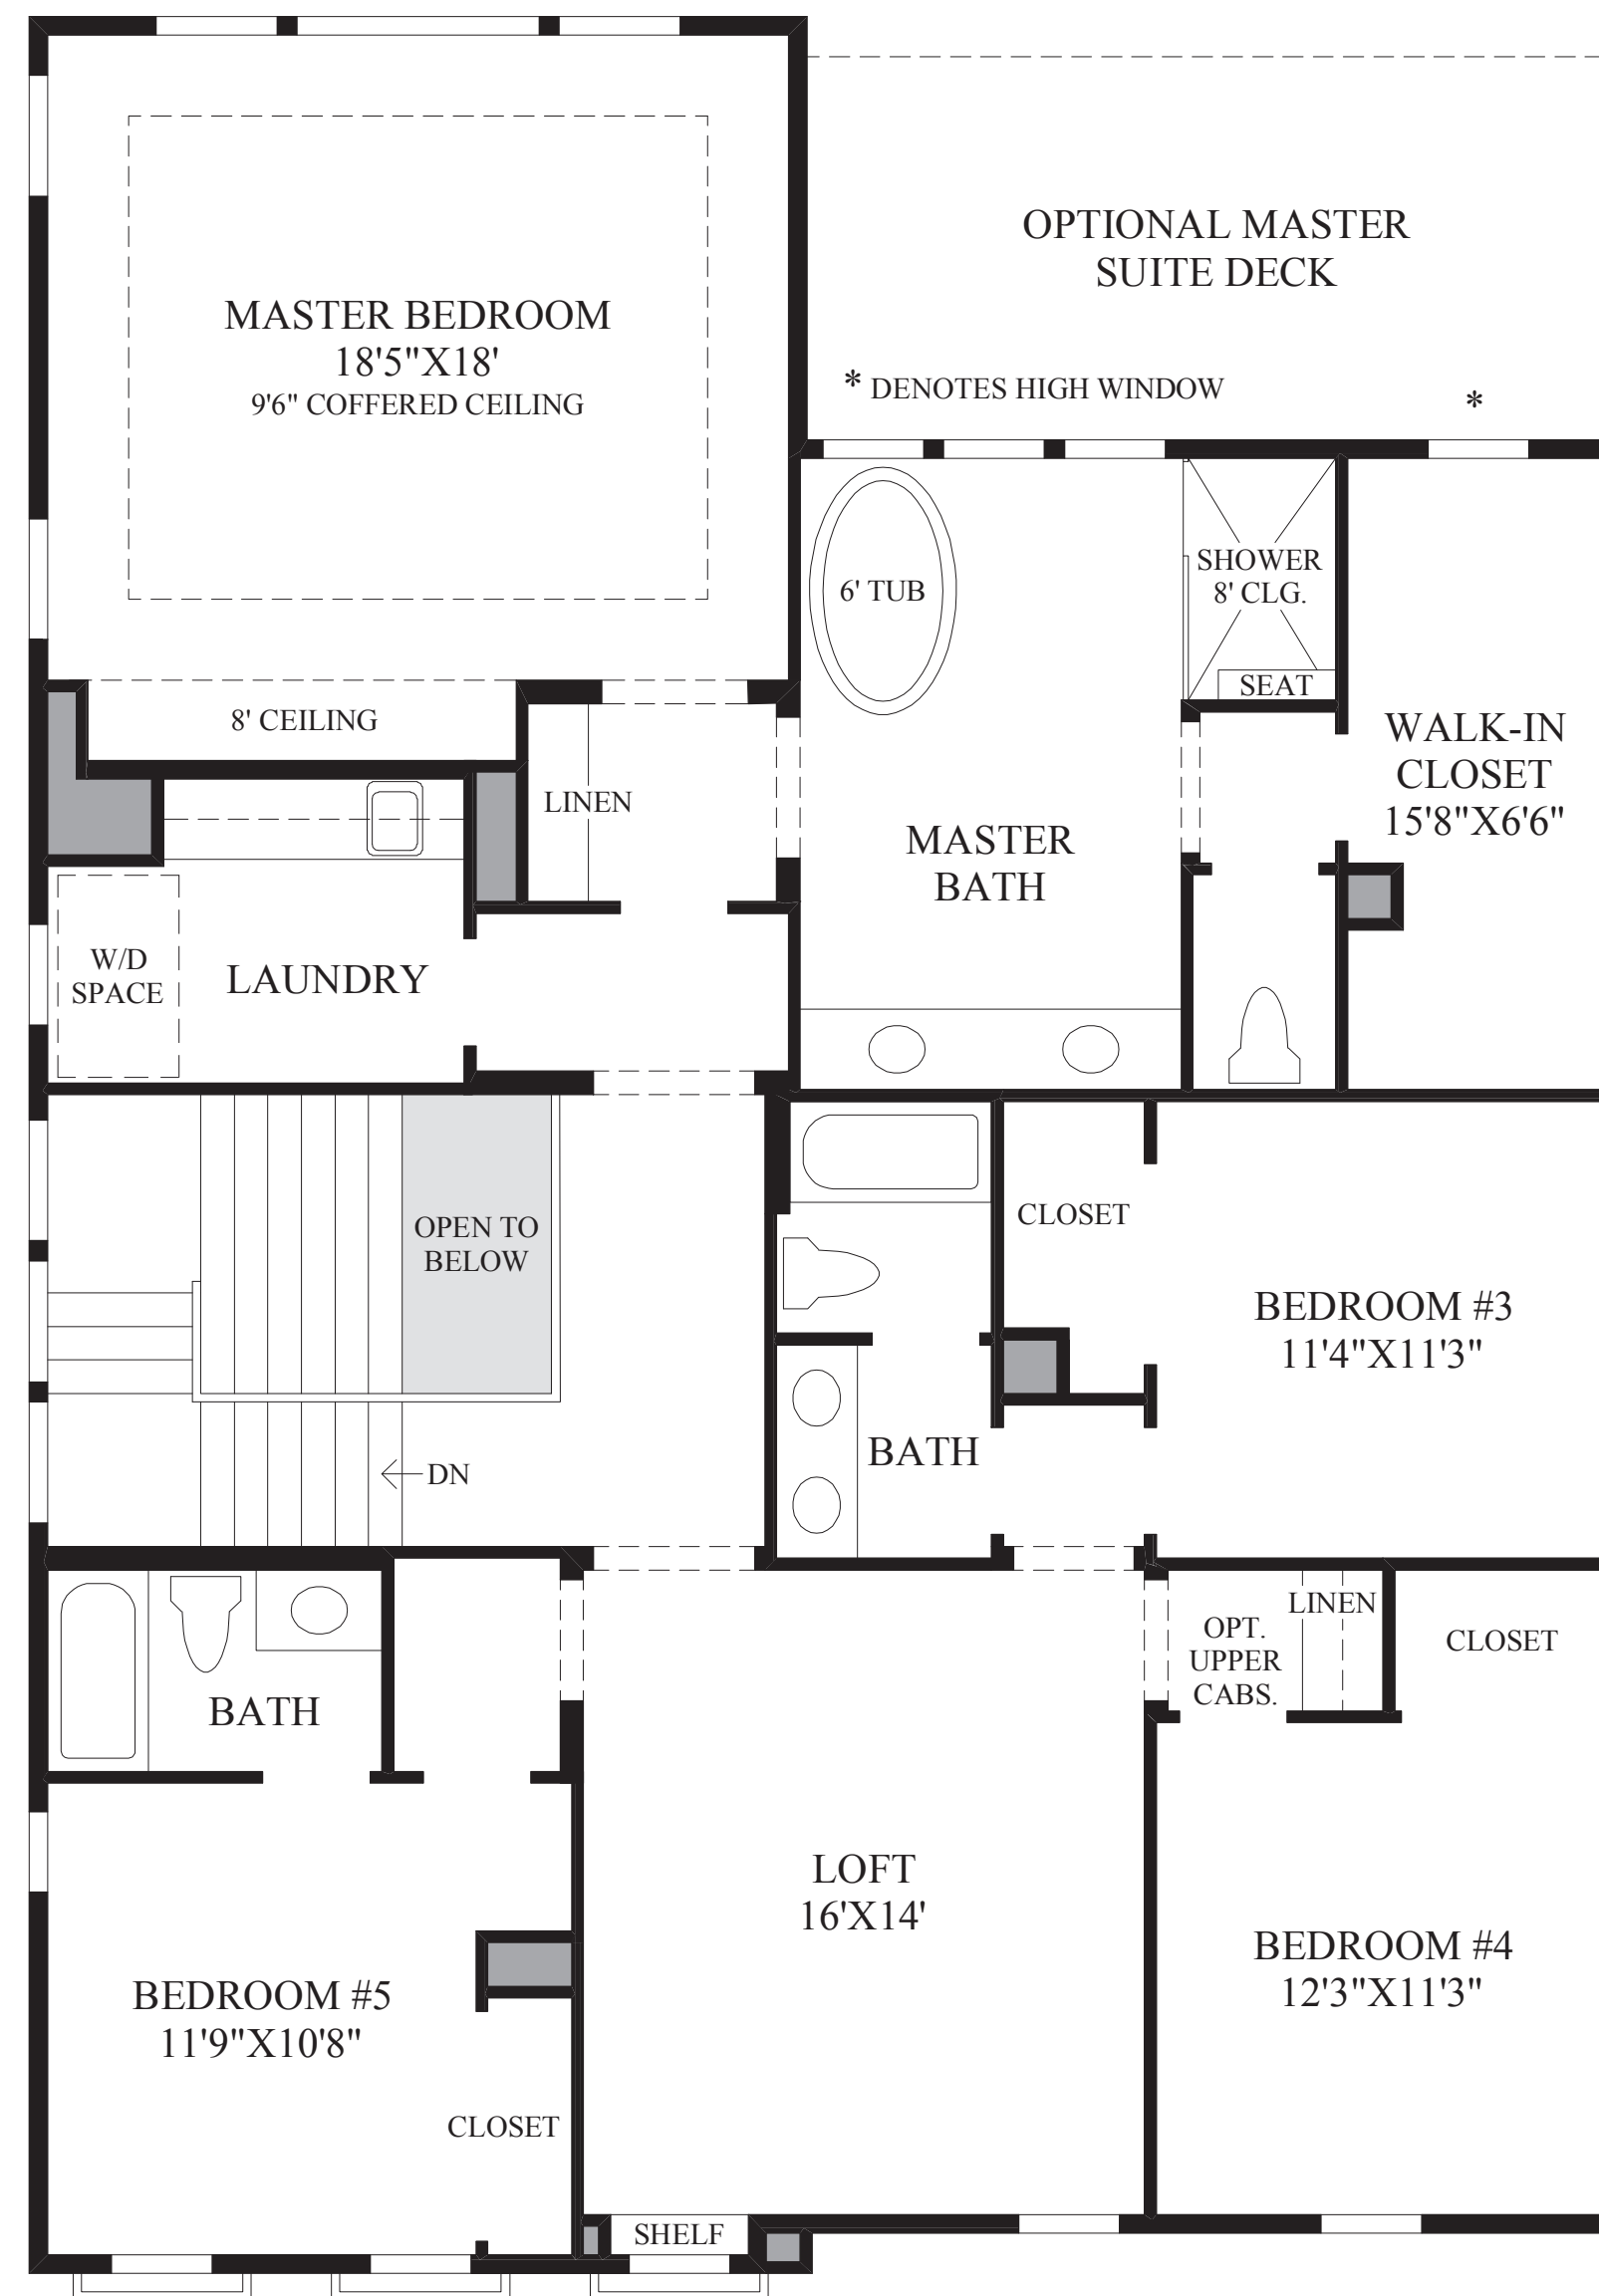

MODERN EXTERIOR DESIGN
INCLUDES ALTERNATE
EXTERIOR FEATURES.

First Floor

SPANISH COLONIAL EXTERIOR DESIGN SHOWN

Second Floor

THE ROSSMORE HIGHLIGHTS

- A marvelous covered entry enhances curb appeal before leading to an enchanting foyer.
- The extraordinary kitchen features a center island with a wraparound breakfast bar, expansive countertops that seem endless, and an adjacent dining room.
- The stimulating great room offers open-plan living and plenty of windows for ample natural light.
- This elegant master bedroom boasts a dynamic coffered ceiling, a large walk-in closet, and an exquisite master bath that features a desirable soaking tub, a separate shower, and a dual-sink vanity.
- Also featured are a well-placed laundry room, a versatile loft, and an impressive luxury outdoor living space.