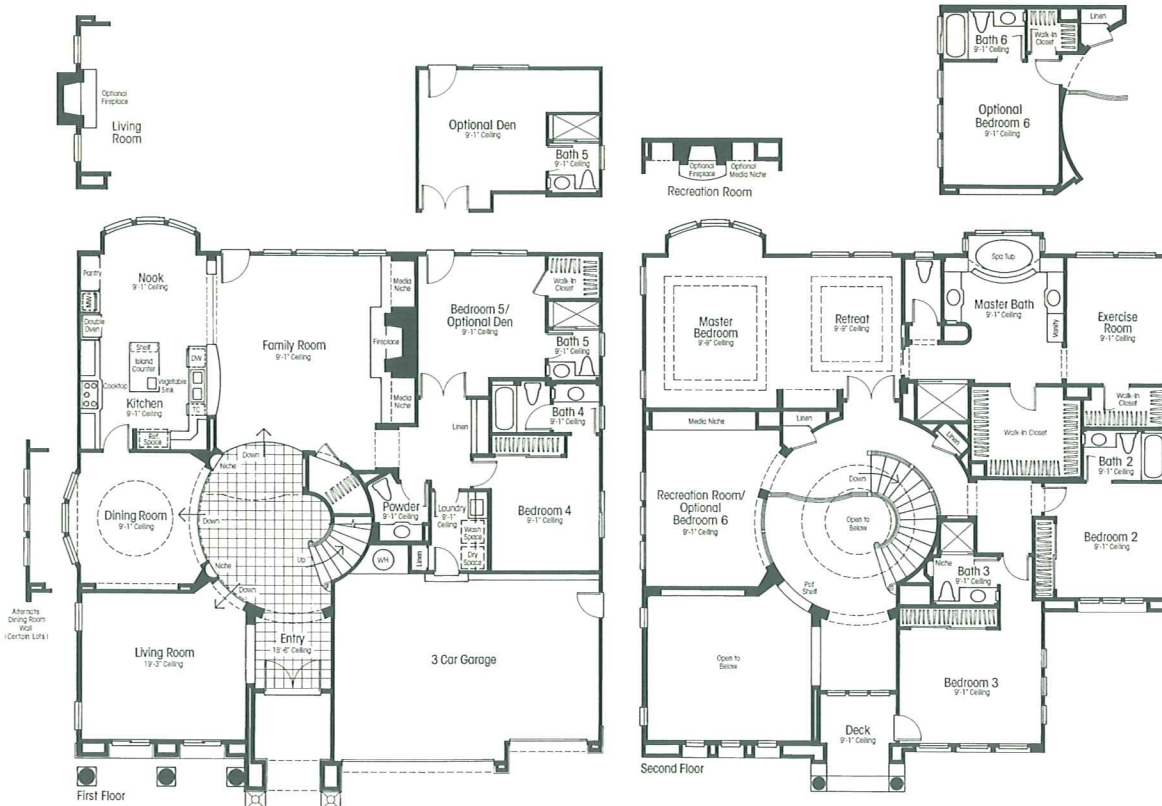

Ravenna

RESIDENCE FIVE

Two Story,
4 to 6 Bedrooms,
5 or 6 Baths
Plus Powder Room,
Family Room
with Fireplace and
Media Niche
with Fireplaces and
Media Niche

FIVE A

FIVE B

FIVE C

Decks are featured on certain elevations only. See sales representative for details.